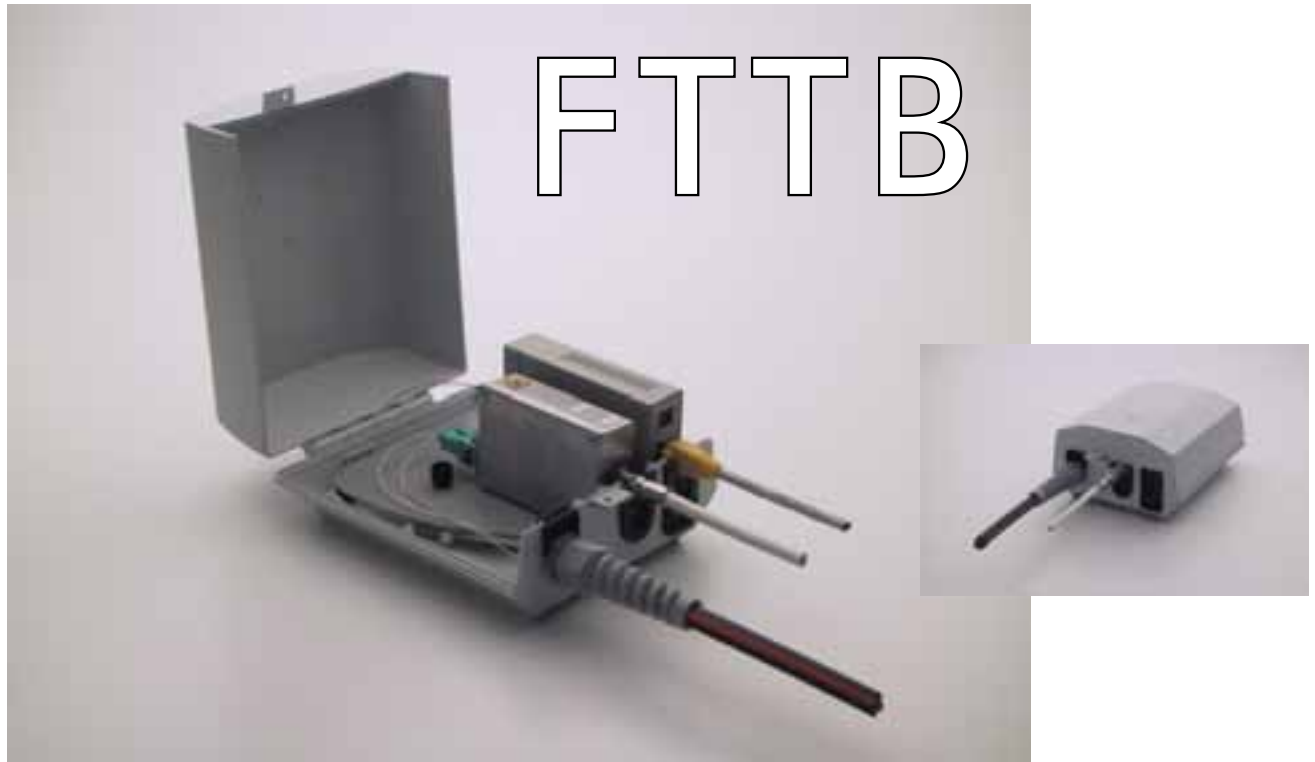

Home Termination Unit

- Home optical Receiver Unit NHP- 3155
- Media convertert Unit
- Home Termination Housing NHF- 3101

Applications

Incumbent cable operators

- Who gradually want to deploy fiber network architectures in alternative to conventional HFC- system and for whom the introduction of a DOCSIS platform is not convenient, but wish to provide straightforward high speed Internet and telephony services in addition to classical broadcast TV channels.

Key features

TV Receiver

- Two- way communication 47-862MHz
- Complies with CENELEC
- High RF output for in-house distribution
- Ruggedised compact cast Aluminium housing
- Plug & Play functionality

Media Converter

- 10/100Base RJ-45, Auto negotiation
- Complies with IEEE 802.3, 802.3u 100Base-FX &100Base-TX
- Single mode operation
- Status LED indicators

Termination housing

- Accomodate CATV Receiver & Media converter
- Weather resistant moulded housing
- Fiber protection & splicing area
- Dedicated rubber for cable entries