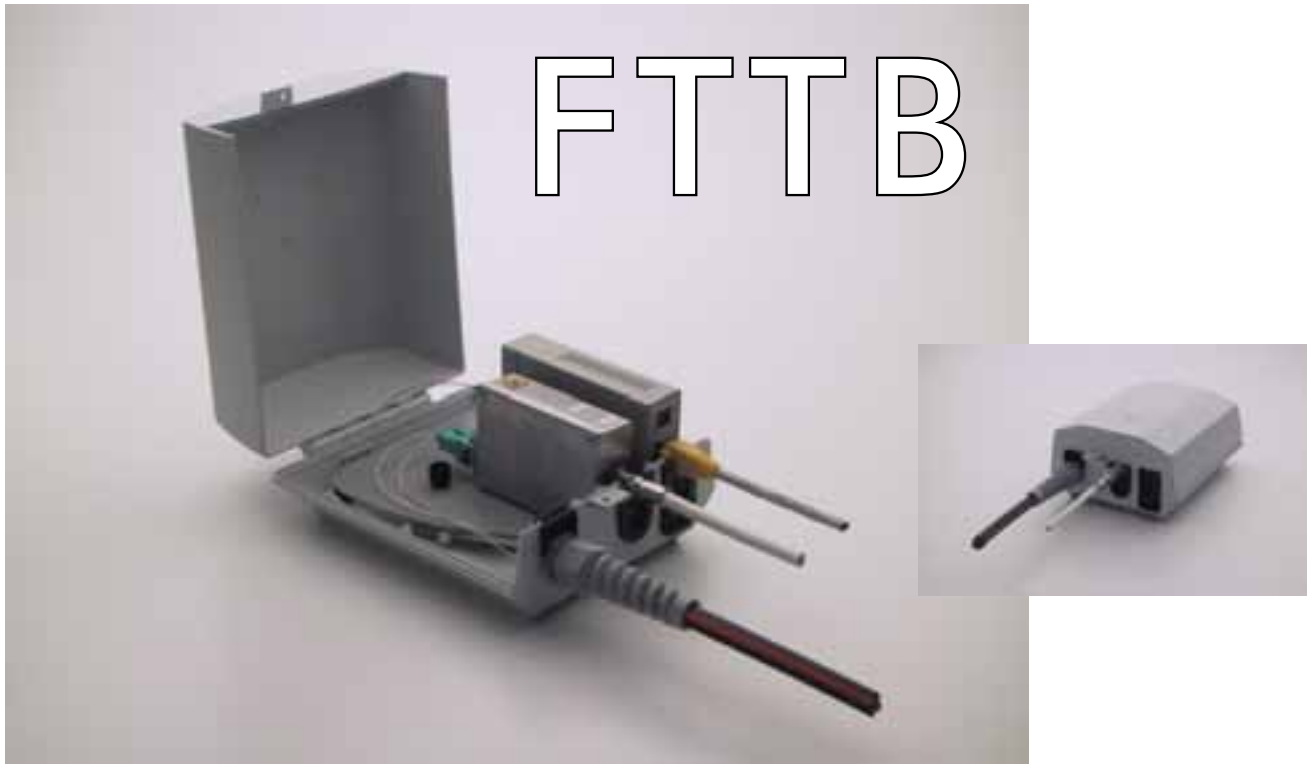

Home Termination Unit

- Home optical Transceiver Unit NHP- 3155
- Media convertert Unit
- Home Termination Housing NHF- 3101

Applications

Incumbent cable operators

- Who gradually want to deploy fiber network architecture for the introduction of new services and need to ensure legacy CATV business revenues, in order to minimise both technical and investment risks during migration.

Key features

TV Transceiver

- Two-way communication 5-65/47-862MHz
- Complies with CENELEC & DOCSIS Standards
- High RF output for in-house distribution
- Ruggedised compact cast Aluminium housing
- Plug & Play functionality

Media Converter

- 10/100Base RJ-45, Auto negotiation
- Complies with IEEE 802.3, 802.3u 100Base-FX & 100Base-TX
- Single mode operation
- Status LED indicators

Termination housing

- Accomodate CATV Transceiver & Media converter
- Weather resistant moulded housing
- Fiber protection & splicing area
- Dedicated rubber for cable entries