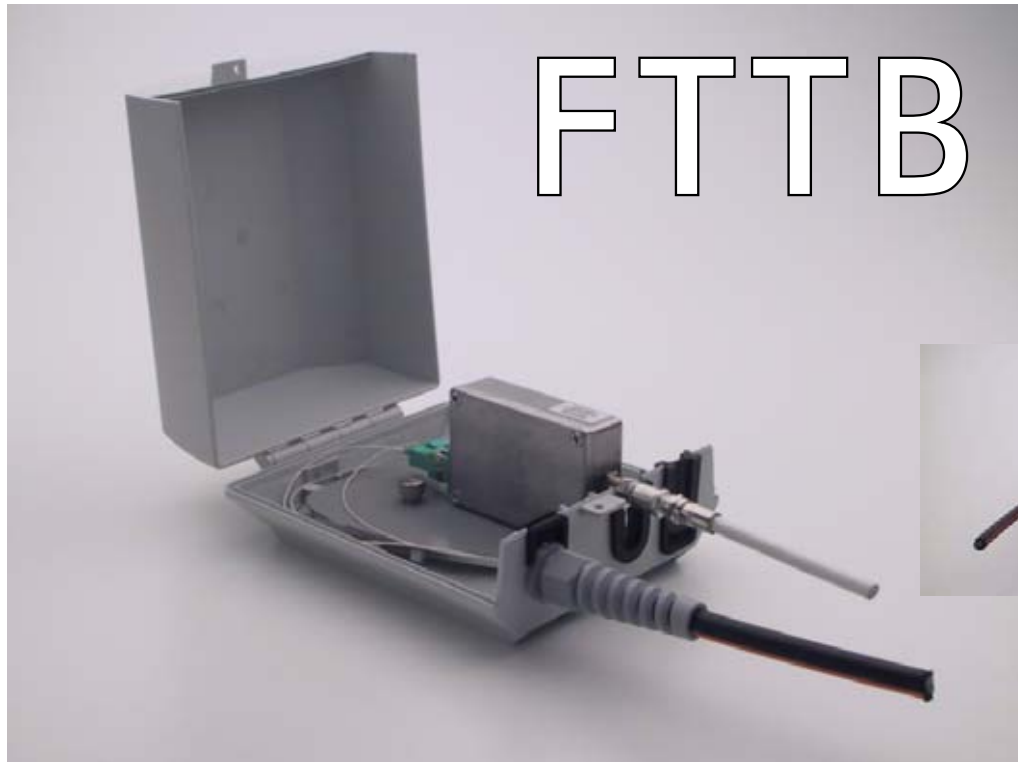

### Home Termination Unit

- Home optical Transceiver Unit NHP- 3155
- Home Termination Housing NHF- 3101

##### TV Transceiver

- Two- way communication 5-65/47-862MHz
- Complies with CENELEC & DOCSIS Standards
- High RF output for in-house distribution
- Ruggedised compact cast Aluminium housing
- Plug & Play functionality